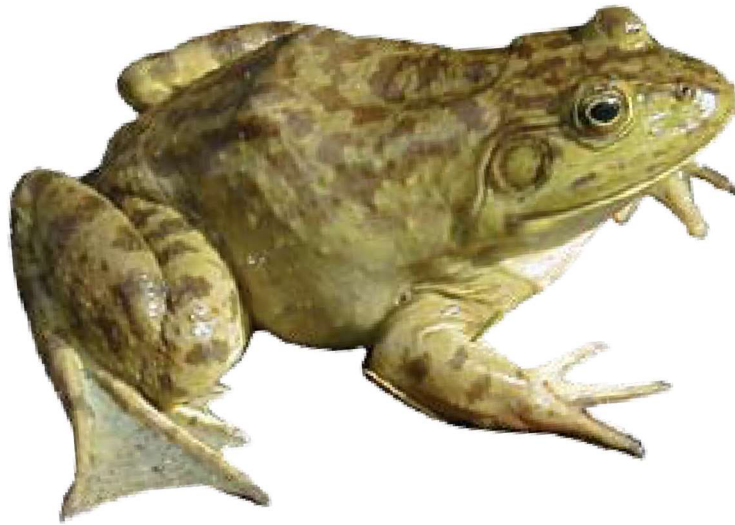

Invasive Bullfrog

Lithobates catesbeianus

5 to 20 cm

mapping the spread of **invasive frogs**

INVADER ALERT

introduced frogs **displace native frogs** and **spread amphibian diseases**

Native Columbia Spotted Frog

Rana luteiventris

4 to 10 cm

Native Pacific Treefrog (Pacific Chorus Frog)

Pseudacris regilla

2 to 5 cm

Native Western Toad

Anaxyrus boreas

6 to 12 cm