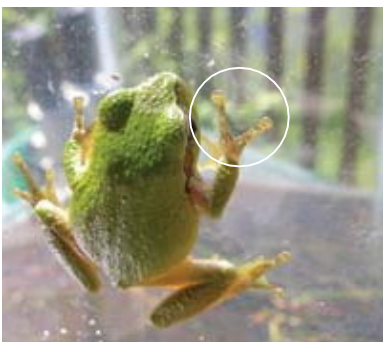

IDENTIFICATION KEY

FROGS AND TOADS OF INTERIOR BC

Does the frog have parotoid glands behind the eyes and tough warts on the skin?

YES **Western Toad** **YES**
Anaxyrus boreas

NO

Does the frog have a prominent black facial mask and adhesive toepads on all toes?

YES **Pacific Treefrog (Pacific Chorus Frog)** **YES**
Pseudacris regilla

NO

Does the frog have irregular black spots on the head, back, and legs, and two parallel folds of skin running from head to tail?